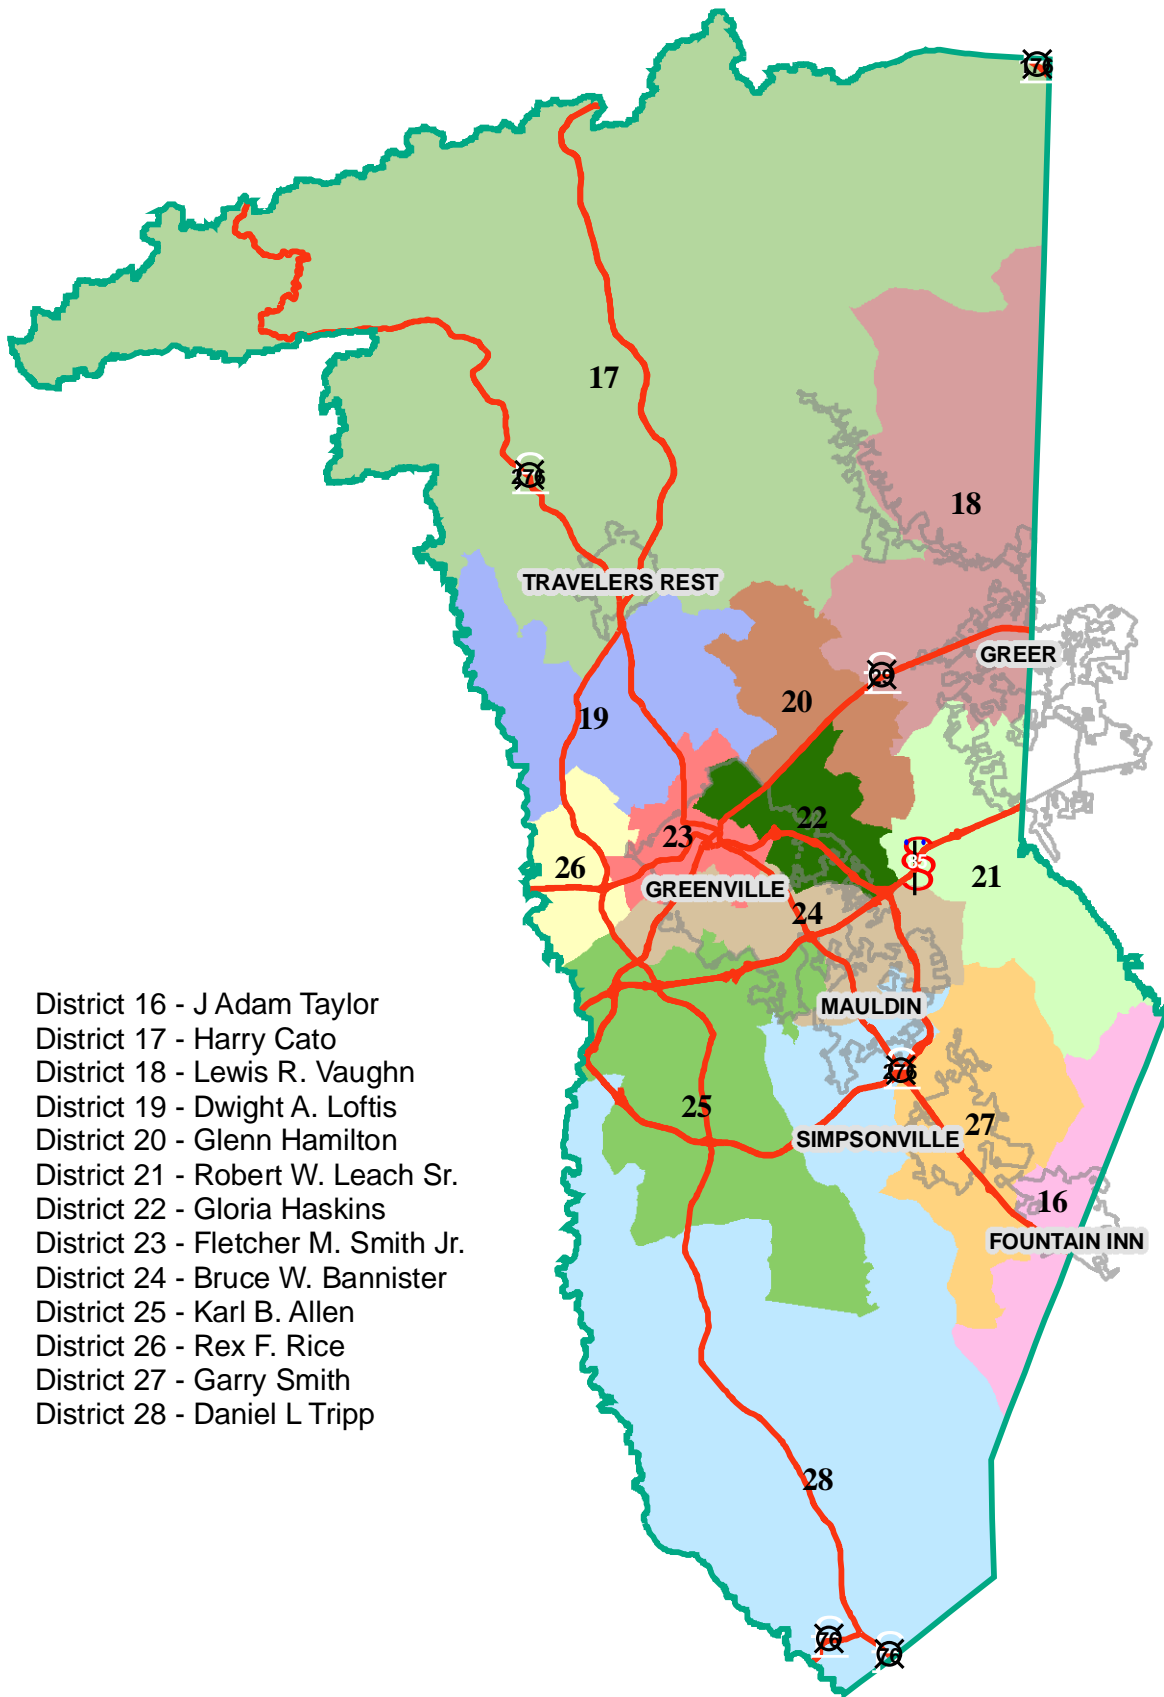

South Carolina House Districts - Greenville County, South Carolina

- District 16 - J Adam Taylor
- District 17 - Harry Cato
- District 18 - Lewis R. Vaughn
- District 19 - Dwight A. Loftis
- District 20 - Glenn Hamilton
- District 21 - Robert W. Leach Sr.
- District 22 - Gloria Haskins
- District 23 - Fletcher M. Smith Jr.
- District 24 - Bruce W. Bannister
- District 25 - Karl B. Allen
- District 26 - Rex F. Rice
- District 27 - Garry Smith
- District 28 - Daniel L Tripp

October 31, 2005

This map is not a Land Survey and is for reference purposes only. Greenville County expressly disclaims responsibility for damages or liability that may arise from the use of this map.