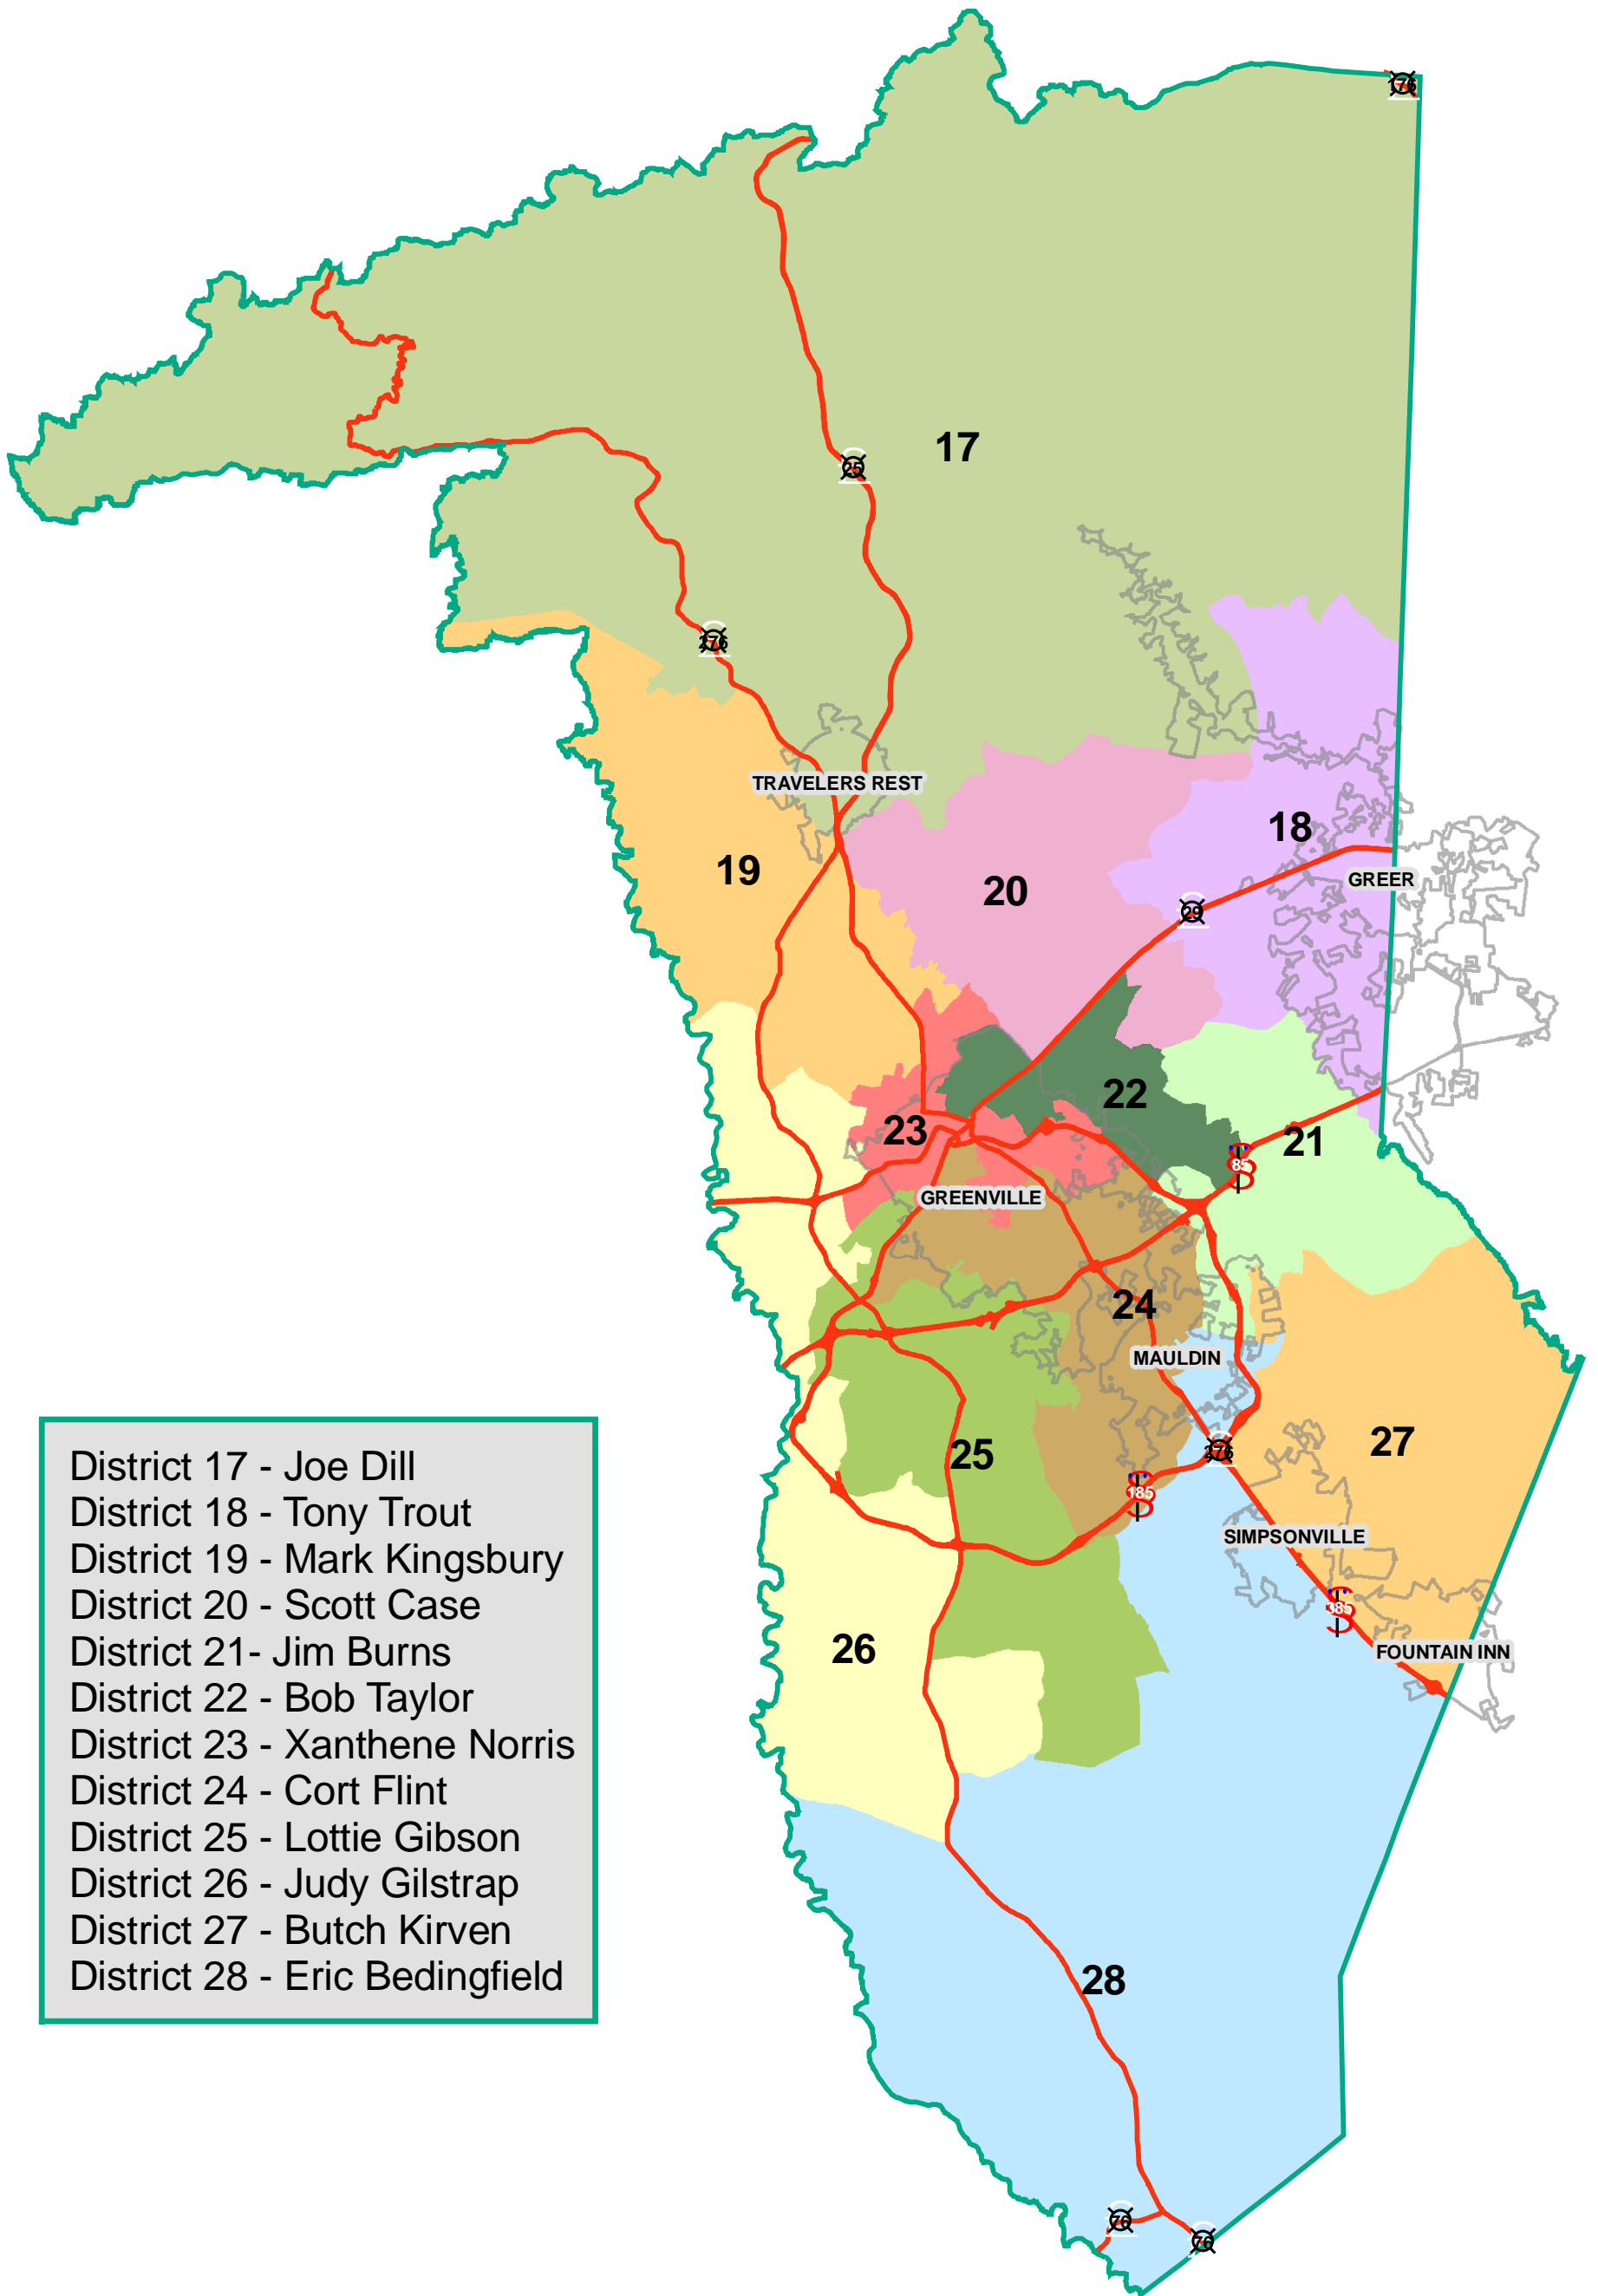

County Council Districts - Greenville County, South Carolina

- District 17 - Joe Dill
- District 18 - Tony Trout
- District 19 - Mark Kingsbury
- District 20 - Scott Case
- District 21 - Jim Burns
- District 22 - Bob Taylor
- District 23 - Xanthene Norris
- District 24 - Cort Flint
- District 25 - Lottie Gibson
- District 26 - Judy Gilstrap
- District 27 - Butch Kirven
- District 28 - Eric Bedingfield

0 1.25 2.5 5 7.5 10 Miles

June 13, 2005

This map is not a Land Survey and is for reference purposes only. Greenville County expressly disclaims responsibility for damages or liability that may arise from the use of this map.